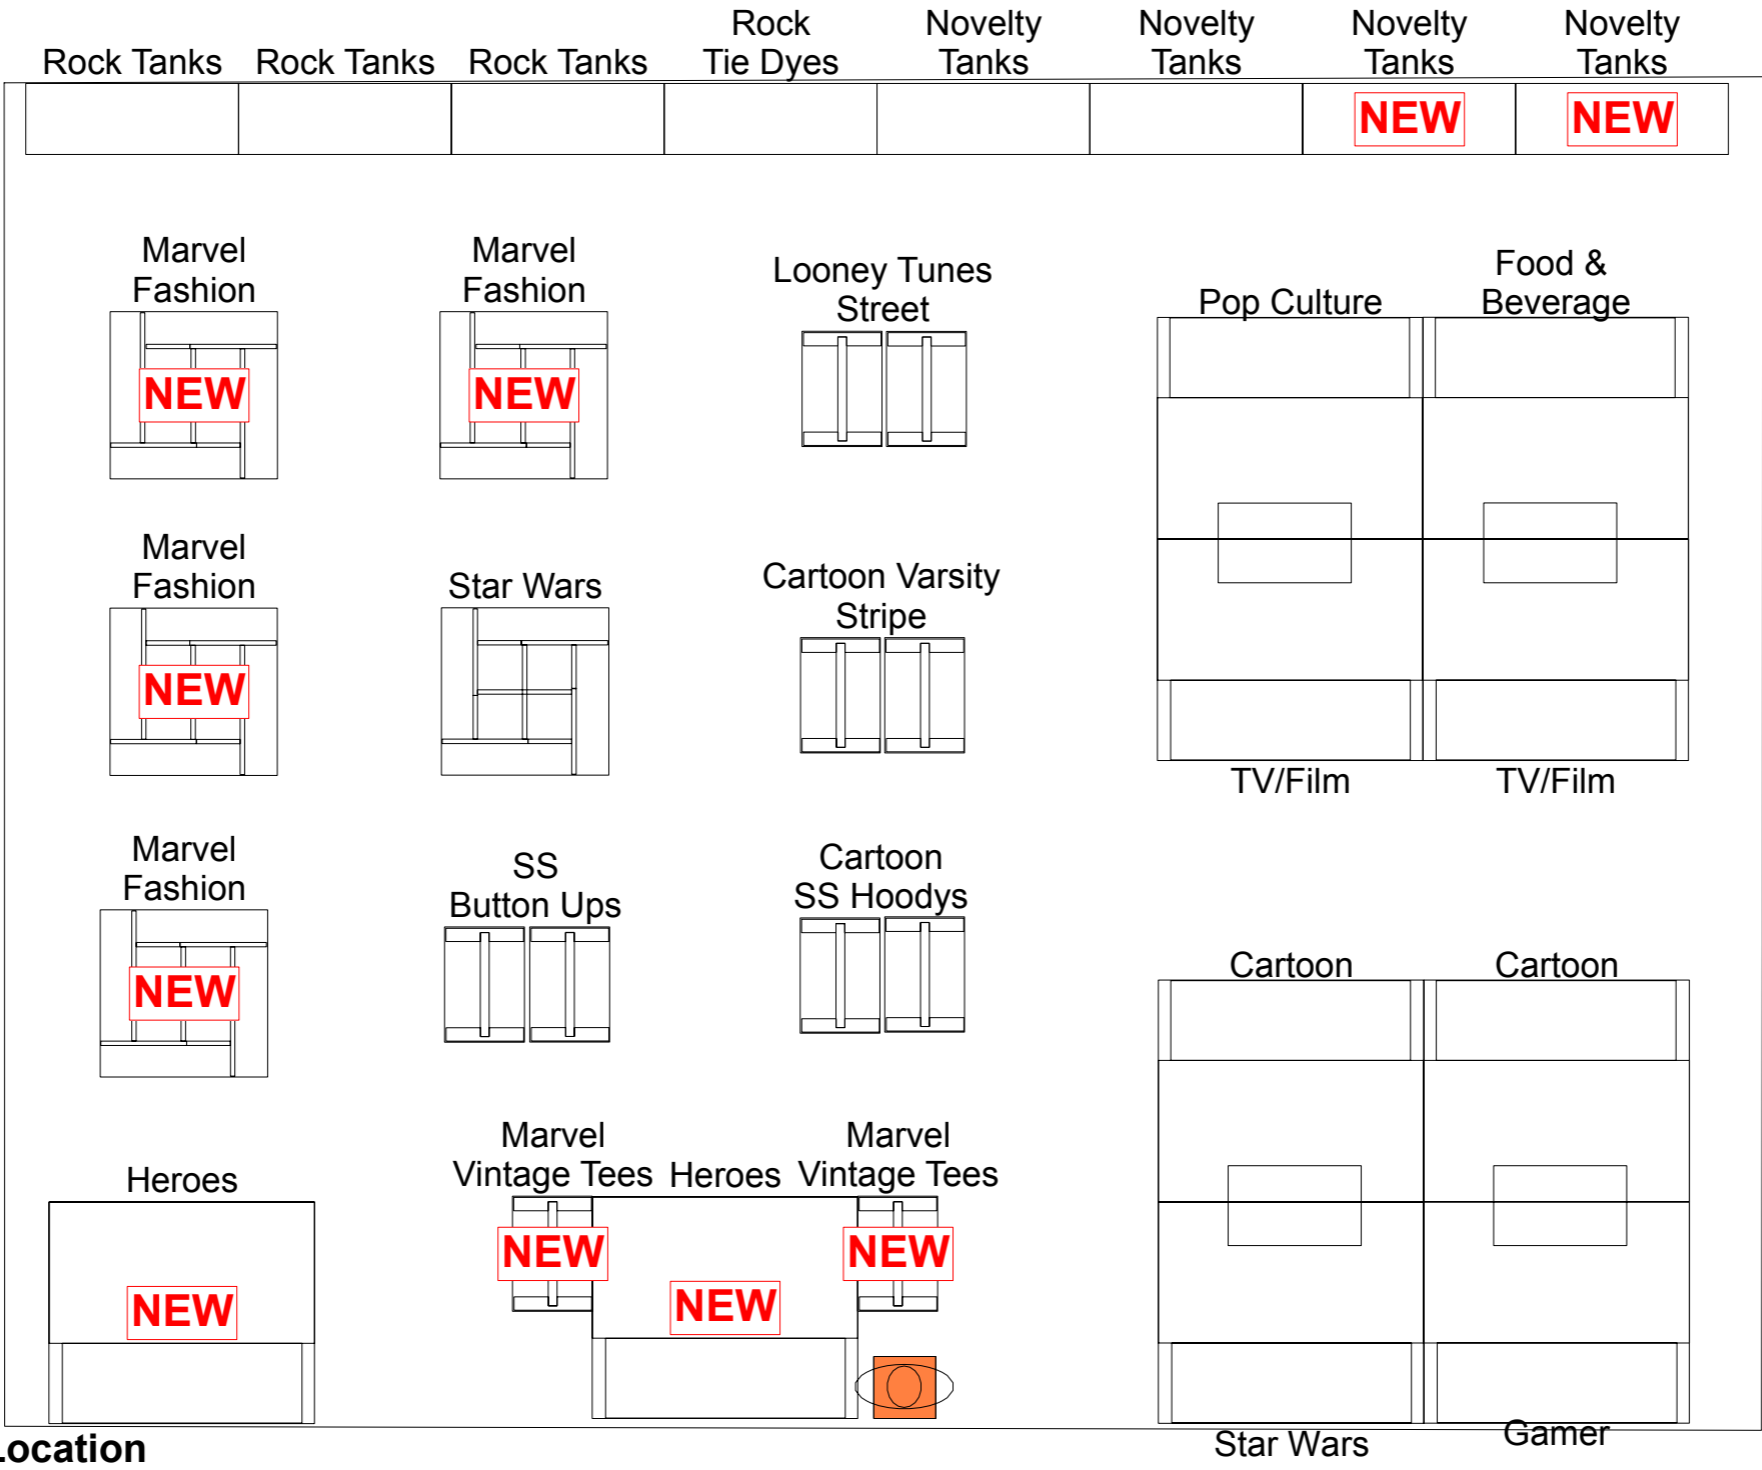

38" FROM FLOOR

79" FROM FLOOR

BACK WALL - NOVELTY TANKS

STORE ENVIRONMENT **BRAND GUIDE NOVELTY TEES** SET BY 4/29

BACK WALL

PHOTOS

LAYOUTS

FORMS

GRAPHICS

NO VIDEOS FOR THIS SET

SET FLOOR

STORE ENVIRONMENT **BRAND GUIDE NOVELTY TEES** SET BY 4/29

X-LARGE

PHOTOS

LAYOUTS

FORMS

GRAPHICS

NO VIDEOS FOR THIS SET

SET FLOOR

#1 Location

STORE ENVIRONMENT **BRAND GUIDE NOVELTY TEES SET BY 4/29**

LARGE/SMALL

X-SMALL

PHOTOS

LAYOUTS

FORMS

GRAPHICS

NO VIDEOS FOR THIS SET

SET FLOOR

#1 Location

Novelty Tanks Novelty Tanks

STORE ENVIRONMENT **BRAND GUIDE NOVELTY TEES** SET BY 4/29