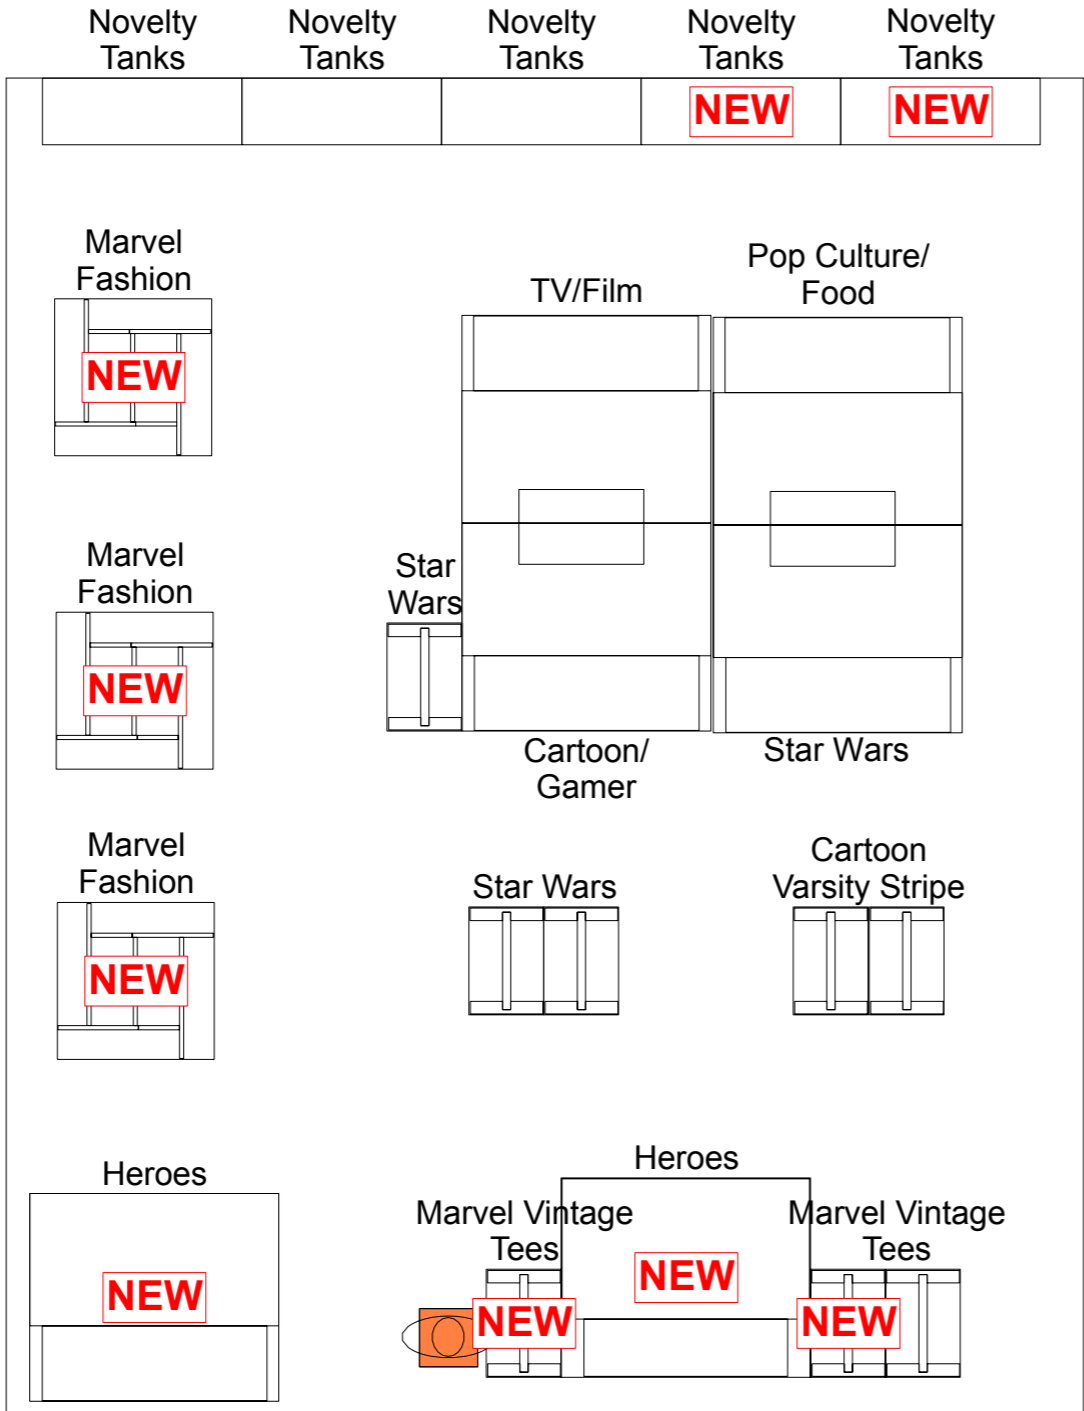

38" FROM FLOOR

79" FROM FLOOR

BACK WALL - NOVELTY TANKS

STORE ENVIRONMENT **BRAND GUIDE NOVELTY TEES** SET BY 4/29

BACK WALL

PHOTOS

LAYOUTS

FORMS

GRAPHICS

NO VIDEOS FOR THIS SET

SET FLOOR

STORE ENVIRONMENT **BRAND GUIDE NOVELTY TEES** SET BY 4/29

X-LARGE

PHOTOS

LAYOUTS

FORMS

GRAPHICS

NO VIDEOS FOR THIS SET

SET FLOOR

#1 Location

STORE ENVIRONMENT **BRAND GUIDE NOVELTY TEES SET BY 4/29**

LARGE/SMALL

X-SMALL

PHOTOS

LAYOUTS

FORMS

GRAPHICS

NO VIDEOS FOR THIS SET

SET FLOOR

#1 Location

Novelty Tanks Novelty Tanks

STORE ENVIRONMENT **BRAND GUIDE NOVELTY TEES** SET BY 4/29